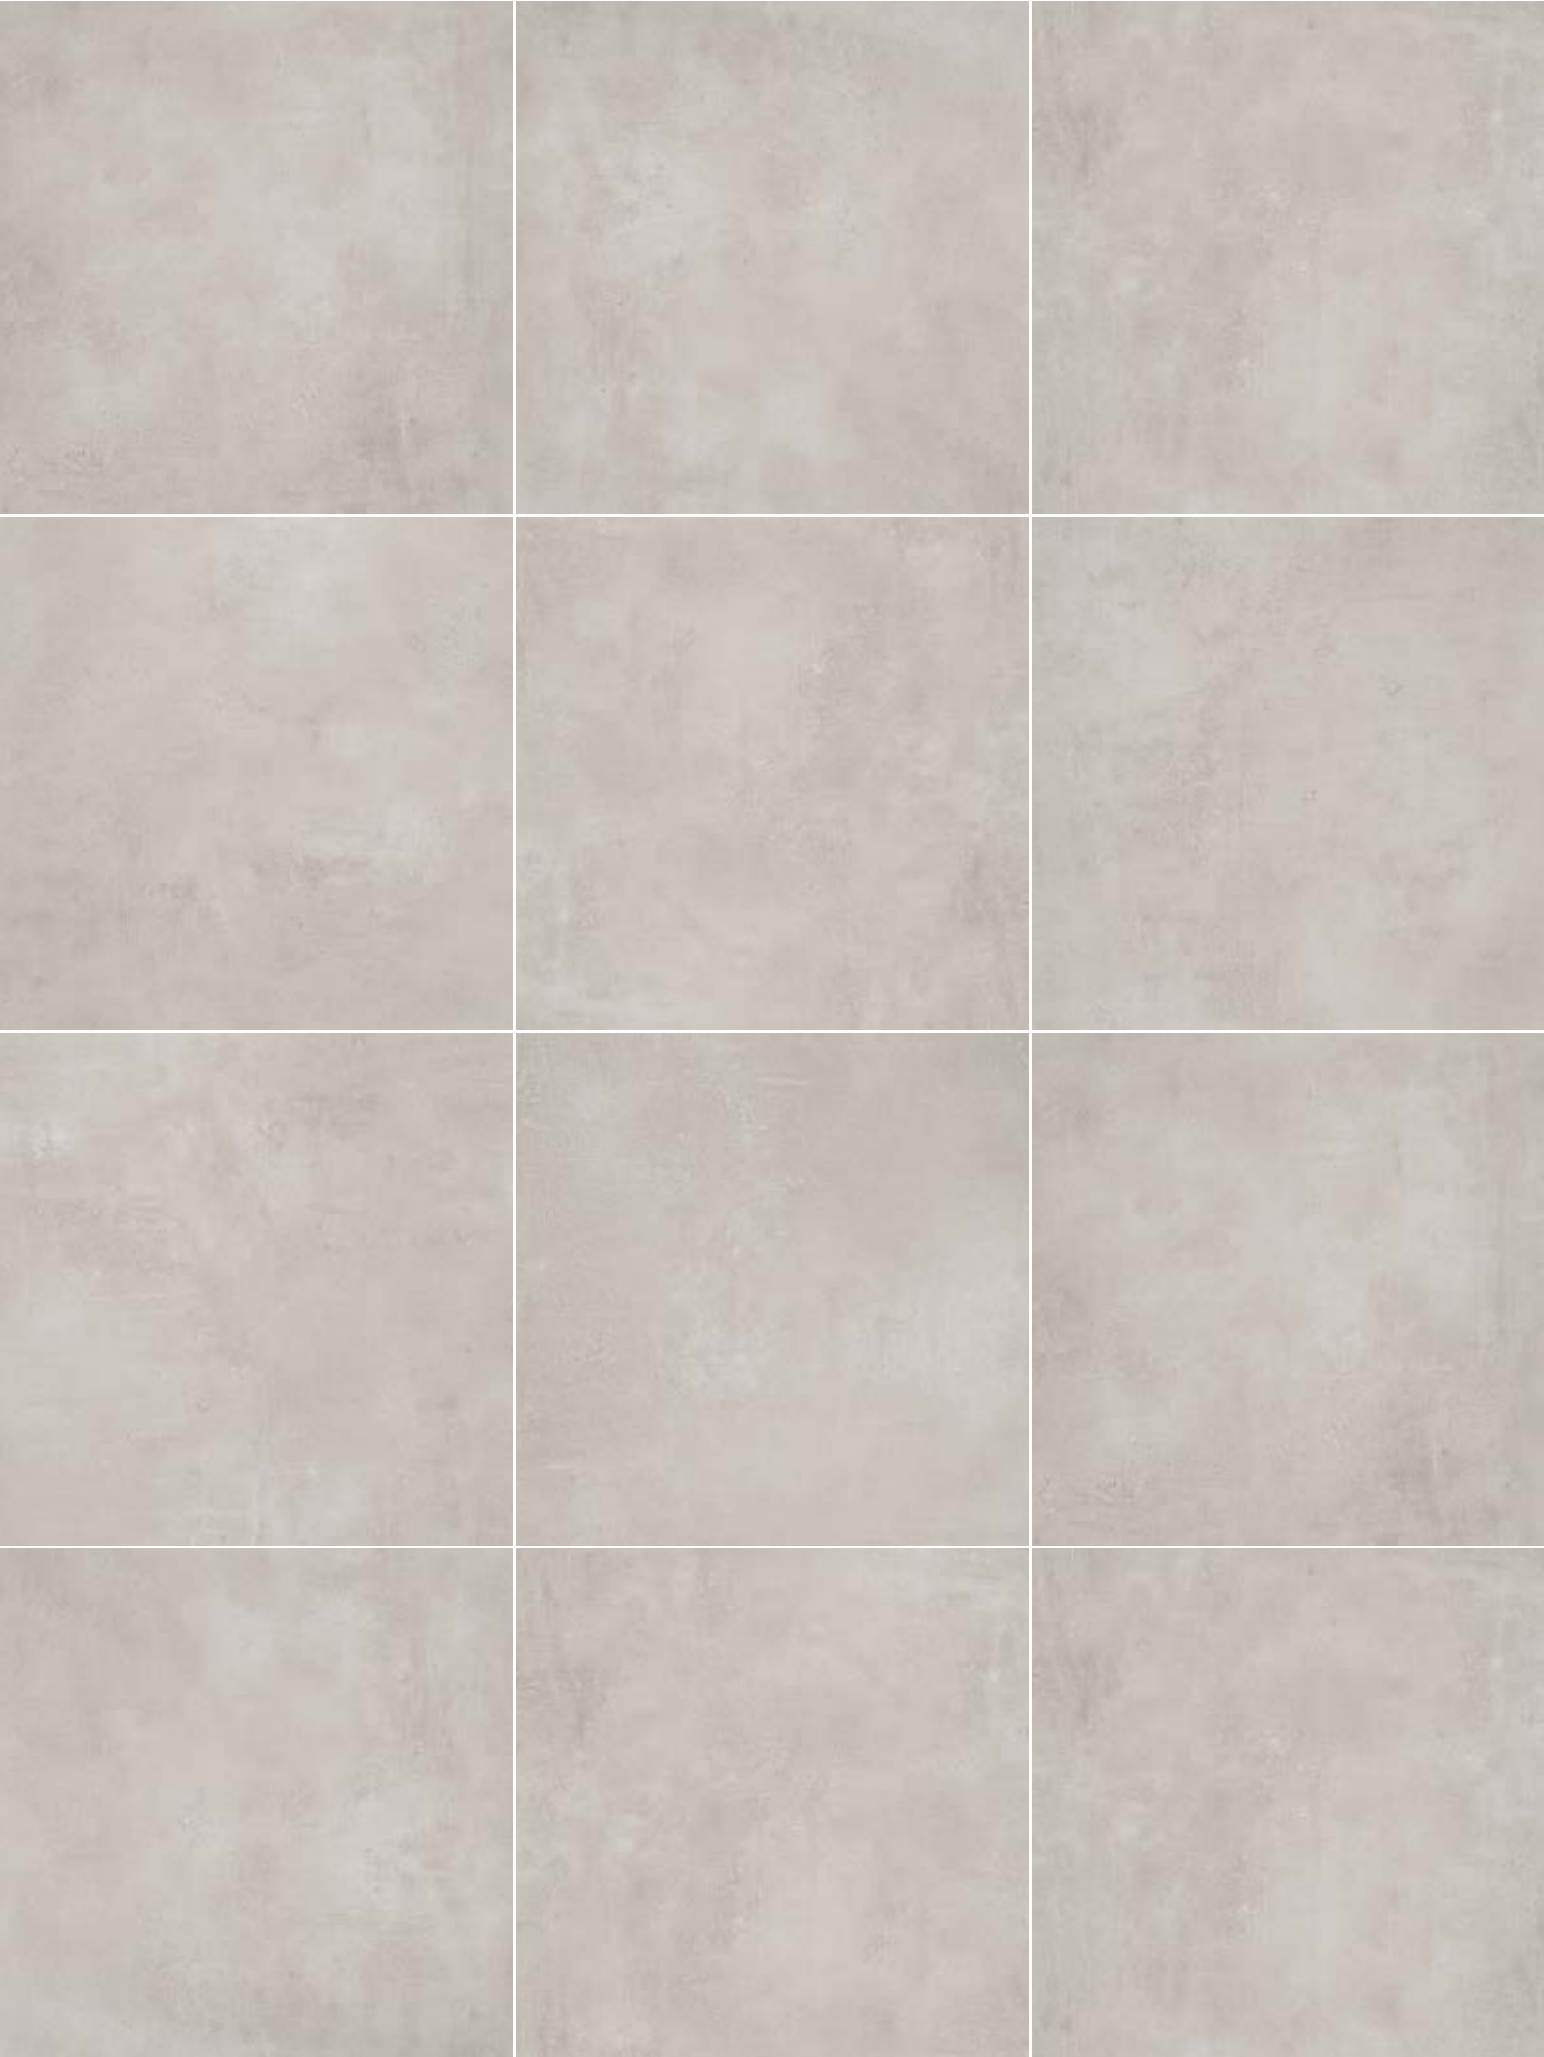

GREY

DARK

SOLUTION

SOLUTION WHITE 60x60

101% Made in Italy

SOLUTION

Gres porcellanato smaltato colorato in massa - ISO 13006 Bla GL

Grès cérame émaillé coloré dans la masse

Glazed porcelain stoneware with mass colouring

Durchgefarbtes Feinsteinzeug

Floor Tile

Wall Tile

Faces Design

Moderate Variation

Rettificato Rectified

INTERIOR ✱ 8,5 mm

SOLUTION WHITE

SOLUTION BEIGE

SOLUTION GREY

SOLUTION DARK