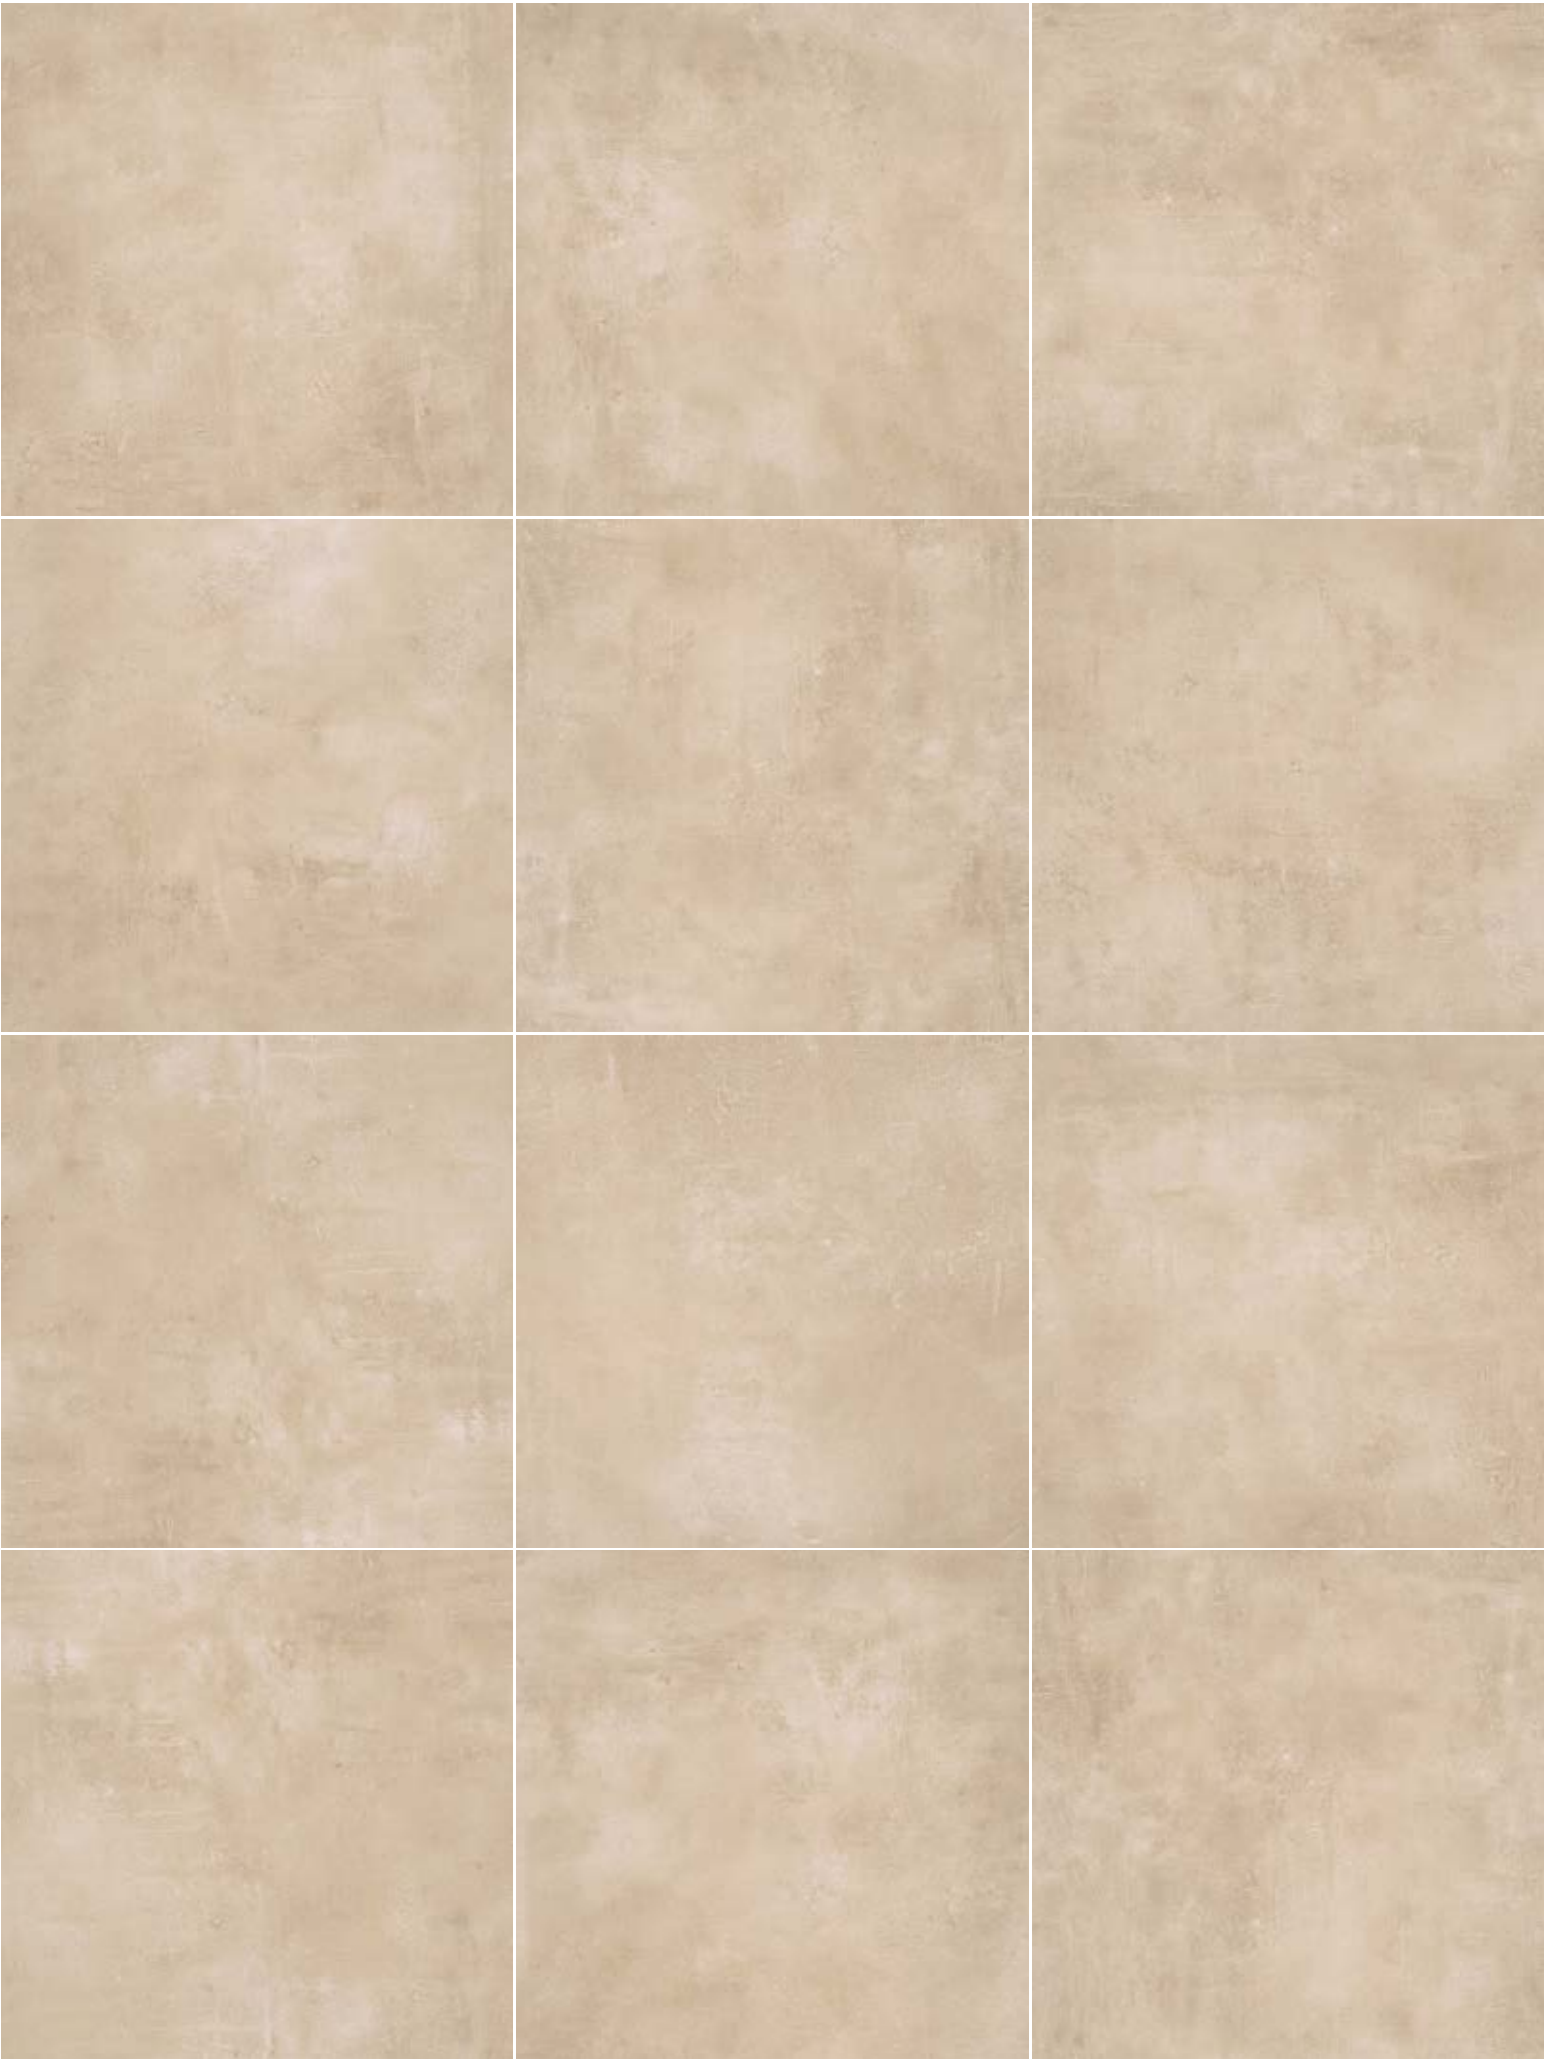

GREY

DARK

SOLUTION

SOLUTION WHITE 60x60

101% Made in Italy

SOLUTION

Gres porcellanato smaltato colorato in massa - ISO 13006 Bla GL

Grès cérame émaillé coloré dans la masse

SOLUTION WHITE

SOLUTION BEIGE

SOLUTION GREY

SOLUTION DARK