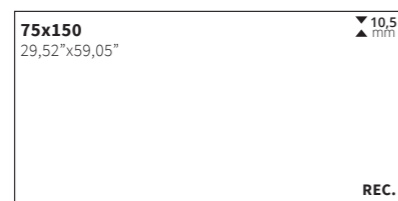

LUX KIONIA

Formatos / Sizes / Formats

CR. LUX
GRES PORCELÁNICO-GRANILLA PULIDA
PORCELAIN TILES-POLISHED GRANILL · GRÈS CÉRAME-GRANILLA POLI

Kionia Azzurro

● 120x120	Rec.	M203	046.120.0151.05154	
● 75x150	Rec.	M172	046.350.0151.05154	
● 60x120	Rec.	M150	046.869.0151.05154	
● 30x30(5)	Malla	M251	086.281.0151.05154	
● 32,5x22,5	Malla	P53	086.297.0151.05154	